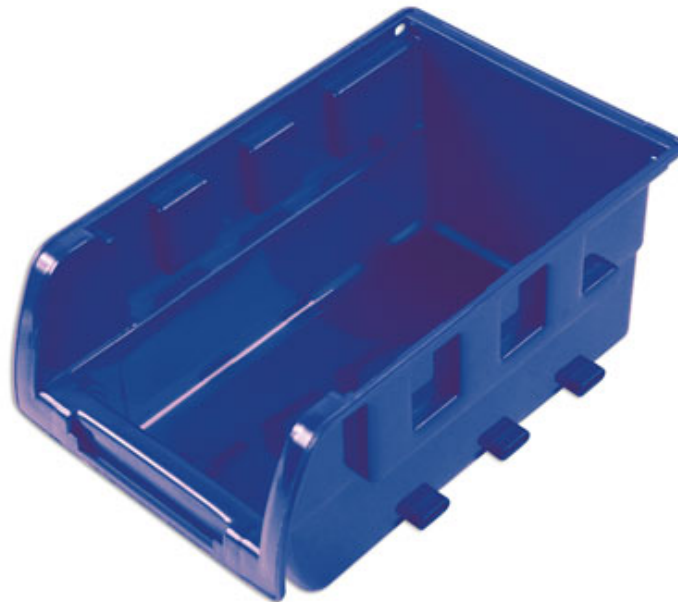

Blue Storage Bins 160mm x 103mm x 72mm 20pc

Part of the Connect Workshop Consumables storage range. To be used with our louvred panel (36990) and replacements for our storage stands. Compatible with other storage systems. Comes with product cards for the front of the bins.

Additional Information

- Blue Storage Bins.
- To fit our Connect Storage range of stands, louvred panels and racks.
- 160mm x 103mm x 72mm.
- Compatible with most louvred panels.
- 20pc

<http://product/36992>