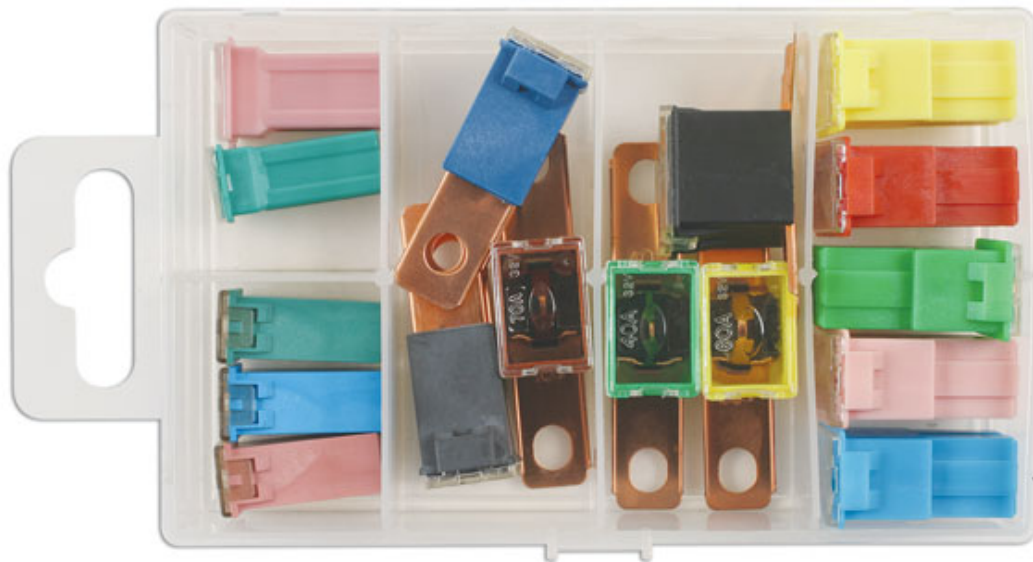

Assortiment de fusibles Type PAL & J - 16 pcs

A mixed set of J-type cartridge fuses and a range of female, male and bent PAL fuses for automotive use. Supplied in a small box, ideal to store in the glove box or tool box for quick and easy access.

Additional Information

- Assortiment populaire de fusibles Type PAL & J
- Le kit contient les fusibles types J: 20amp, 30amp, 40amp.

Les fusibles femelles PAL Mini 30amp, 40amp.

Les fusibles PAL Mâle 40amp, 60amp, 70amp, 80amp & 100amp.
Les fusibles PAL Femelle 20amp, 30amp, 40amp, 50amp & 60amp.

- Voltage maximum 32 VDC
- Conforme au Standard ISO 8820-4, RoHS
- 16 pcs

<http://product/30725>